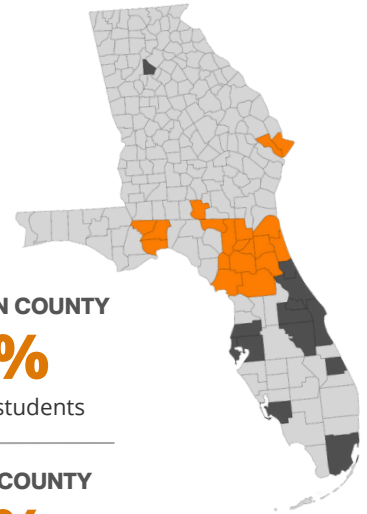

DO YOU KNOW HOW YOUR LITTLEST NEIGHBORS ARE AFFECTED BY POVERTY?

DUVAL COUNTY

54%

Over 61,700 students

CLAY COUNTY

38%

Over 18,415 students

ALACHUA COUNTY

57%

Over 13,484 students

MARION COUNTY

70%

19,712 students

COLUMBIA COUNTY

67%

5,155 students

ST. JOHNS COUNTY

23%

12,595 students

PUTNAM COUNTY

77%

5,646 students

BAKER COUNTY

62%

publicschools.k12.com

HUNGER FIGHT SERVES MANY DIFFERENT COMMUNITIES IN SEVERAL COUNTIES AND STATES ANNUALLY INCLUDING:

- Texas
- Colorado
- Arizona
- New Mexico
- New Jersey
- North Carolina
- Mississippi
- Indiana
- Kentucky
- Louisiana
- Virginia
- Utah